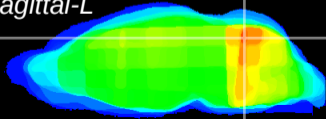

Coronal

Sagittal-R

Sagittal-L

ViBrism: CX28322
Horizontal

Cb vermis