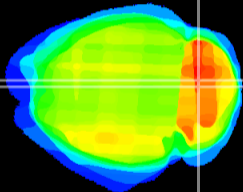

Coronal

Sagittal-R

Sagittal-L

ViBrism: CX28322
Horizontal

Cb vermis