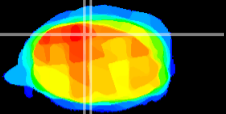

Coronal

Sagittal-R

Sagittal-L

ViBrism: CX28322
Horizontal

Cb vermis