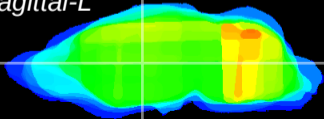

Coronal

Sagittal-R

Sagittal-L

ViBriSM: CX28322
Horizontal

VA/VL