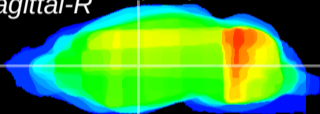

Coronal

Sagittal-R

Sagittal-L

ViBriSM: CX28322
Horizontal

VA/VL