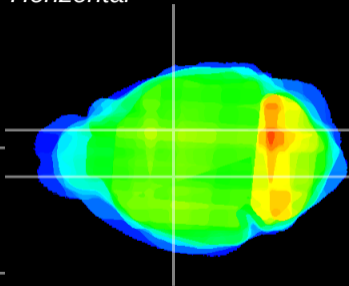

Coronal

Sagittal-R

Sagittal-L

ViBriSM: CX28322
Horizontal

VA/VL