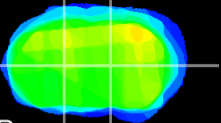

Coronal

Sagittal-R

Sagittal-L

ViBriSM: CX28322
Horizontal

VA/VL