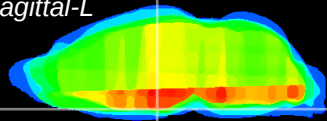

Coronal

Sagittal-R

Sagittal-L

ViBrism: CX28323
Horizontal

Arc