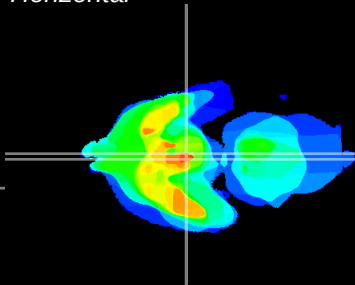

Coronal

Sagittal-R

Sagittal-L

ViBrism: CX28323
Horizontal

Arc