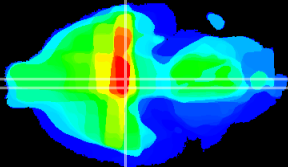

Coronal

Sagittal-R

Sagittal-L

ViBrism: CX28326
Horizontal

VMH