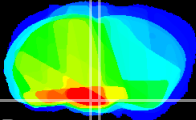

Coronal

Sagittal-R

Sagittal-L

ViBrism: CX28326
Horizontal

VMH