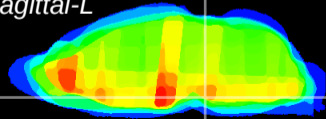

Coronal

Sagittal-R

Sagittal-L

ViBrism: CX28336
Horizontal

Pn