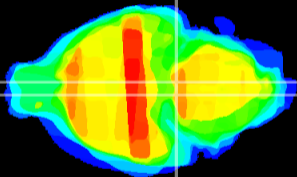

Coronal

Sagittal-R

Sagittal-L

ViBrism: CX28336
Horizontal

Pn