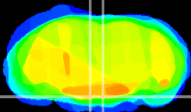

Coronal

Sagittal-R

Sagittal-L

ViBrism: CX28336
Horizontal

Pn