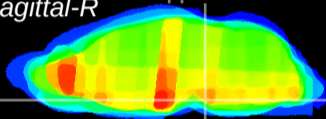

Coronal

Sagittal-R

Sagittal-L

ViBrism: CX28336
Horizontal

Pn