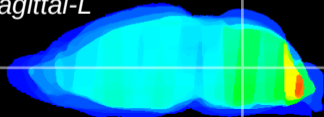

Coronal

Sagittal-R

Sagittal-L

ViBrism: CX28340
Horizontal

MVe