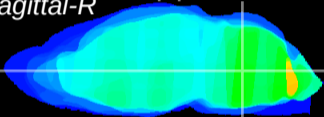

Coronal

Sagittal-R

Sagittal-L

ViBrism: CX28340
Horizontal

MVe