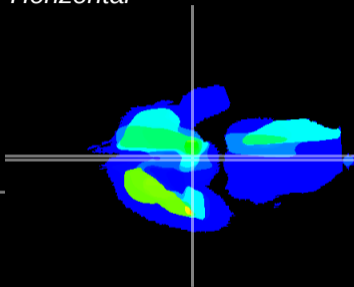

Coronal

Sagittal-R

Sagittal-L

ViBrism: CX28343
Horizontal

ME