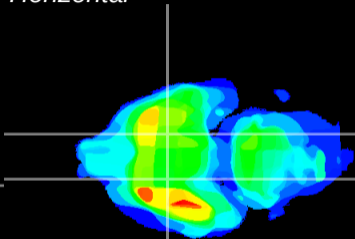

Coronal

Sagittal-R

Sagittal-L

ViBrism: CX28364
Horizontal

S0