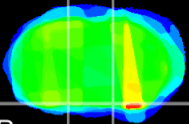

Coronal

Sagittal-R

Sagittal-L

ViBrism: CX28364
Horizontal

S0