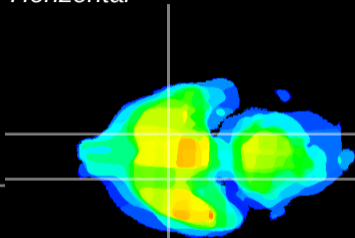

Coronal

Sagittal-R

Sagittal-L

ViBrism: CX28366
Horizontal

S0