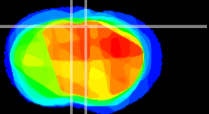

Coronal

Sagittal-R

Sagittal-L

ViBriSM: CX28375
Horizontal

Cx motor