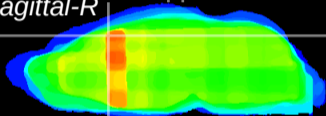

Coronal

Sagittal-R

Sagittal-L

ViBriSM: CX28375
Horizontal

Cx motor