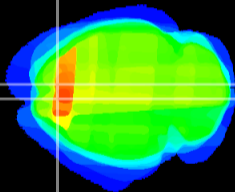

Coronal

Sagittal-R

Sagittal-L

ViBriSM: CX28375
Horizontal

Cx motor