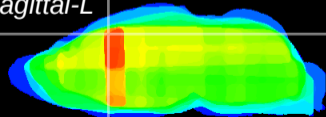

Coronal

Sagittal-R

Sagittal-L

ViBriSM: CX28375
Horizontal

Cx motor