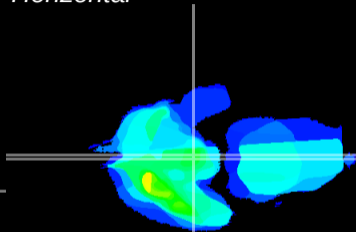

*Coronal*

*Sagittal-R*

*Sagittal-L*

ViBrism: CX28375  
*Horizontal*

ME