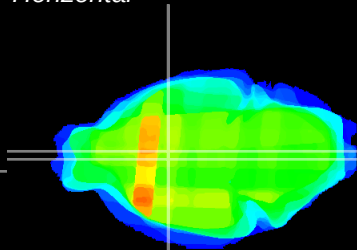

Coronal

Sagittal-R

Sagittal-L

ViBrisM: CX28375
Horizontal

Pa