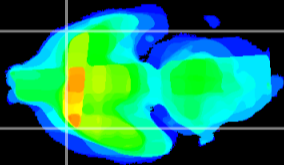

Coronal

Sagittal-R

Sagittal-L

ViBrism: CX28375
Horizontal

Pir