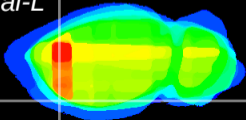

Coronal

Sagittal-R

Sagittal-L

ViBrism: CX28375
Horizontal

Pir