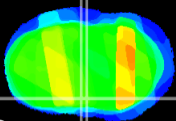

Coronal

Sagittal-R

Sagittal-L

ViBrism: CX28382
Horizontal

MPA