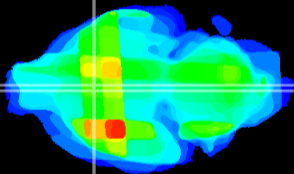

Coronal

Sagittal-R

Sagittal-L

ViBrism: CX28382
Horizontal

MPA