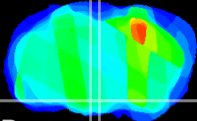

Coronal

Sagittal-R

Sagittal-L

ViBrism: CX28382
Horizontal

VMH