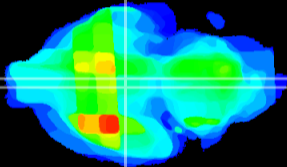

Coronal

Sagittal-R

Sagittal-L

ViBrism: CX28382
Horizontal

VMH