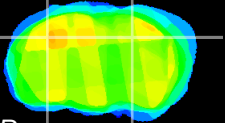

Coronal

Sagittal-R

Sagittal-L

ViBrism: CX28386
Horizontal

CA2/CA3