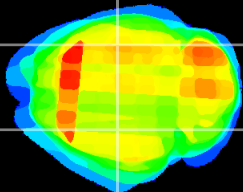

Coronal

Sagittal-R

Sagittal-L

ViBrism: CX28386
Horizontal

CA2/CA3