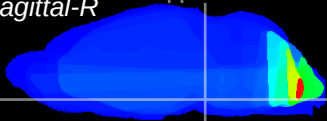

Coronal

Sagittal-R

Sagittal-L

ViBrism: CX28443
Horizontal

Pn