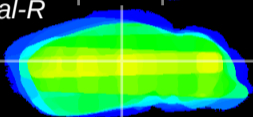

Coronal

Sagittal-R

Sagittal-L

ViBrism: CX28457
Horizontal

LG