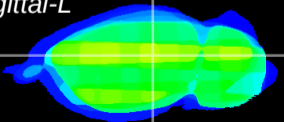

Coronal

Sagittal-R

Sagittal-L

ViBrism: CX28457
Horizontal

LG