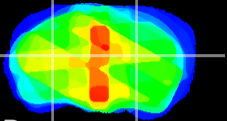

Coronal

Sagittal-R

Sagittal-L

ViBrism: CX28457
Horizontal

LG