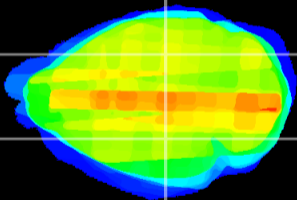

Coronal

Sagittal-R

Sagittal-L

ViBrism: CX28457
Horizontal

LG