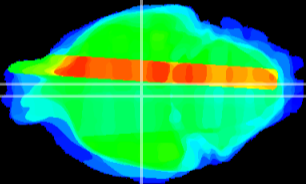

Coronal

Sagittal-R

Sagittal-L

ViBrism: CX28483
Horizontal

DM