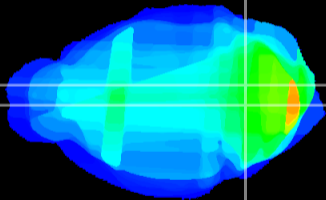

Coronal

Sagittal-R

Sagittal-L

ViBriSM: CX28491
Horizontal

MVe