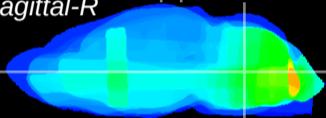

Coronal

Sagittal-R

Sagittal-L

ViBriSM: CX28491
Horizontal

MVe