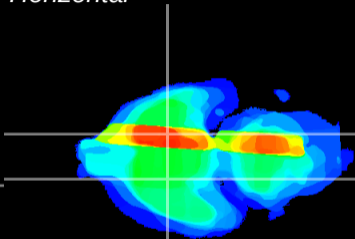

Coronal

Sagittal-R

Sagittal-L

ViBrism: CX28507
Horizontal

S0