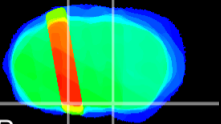

Coronal

Sagittal-R

Sagittal-L

ViBrism: CX28507
Horizontal

S0