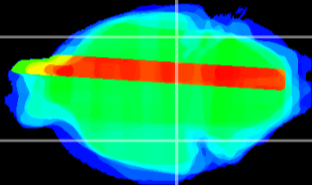

Coronal

Sagittal-R

Sagittal-L

ViBrism: CX28507
Horizontal

ventral S