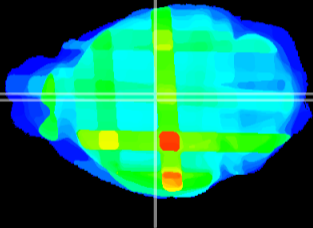

Coronal

Sagittal-R

Sagittal-L

ViBrism: CX28513
Horizontal

MD