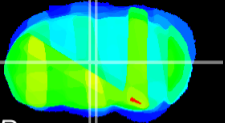

Coronal

Sagittal-R

Sagittal-L

ViBrism: CX28513
Horizontal

MD