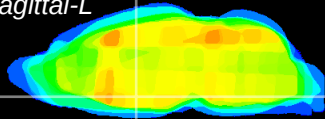

Coronal

Sagittal-R

Sagittal-L

ViBriSm: CX28517
Horizontal

SPa dorsal