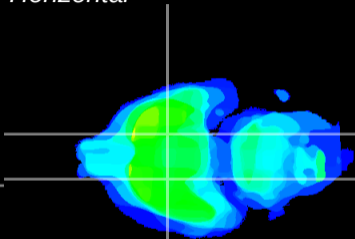

Coronal

Sagittal-R

Sagittal-L

ViBrism: CX28519
Horizontal

S0