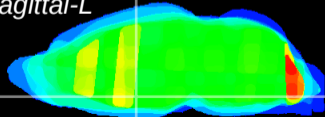

Coronal

Sagittal-R

Sagittal-L

ViBriSm: CX28526
Horizontal

SPa dorsal