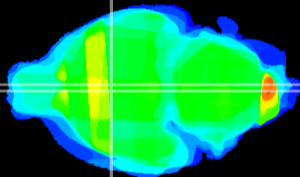

Coronal

Sagittal-R

Sagittal-L

ViBriSm: CX28526
Horizontal

SPa dorsal