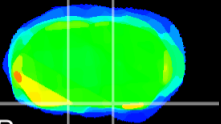

Coronal

Sagittal-R

Sagittal-L

ViBrism: CX28538
Horizontal

S0