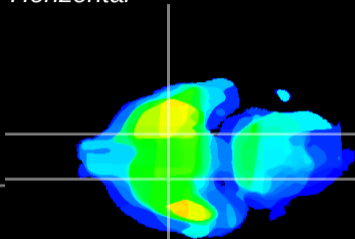

Coronal

Sagittal-R

Sagittal-L

ViBrism: CX28538
Horizontal

S0