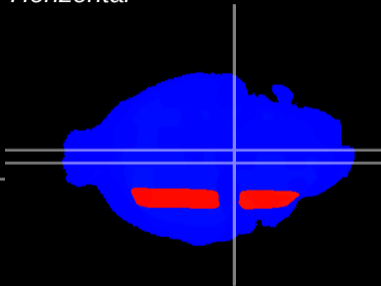

Coronal

Sagittal-R

Sagittal-L

ViBrism: CX28543
Horizontal

Pn