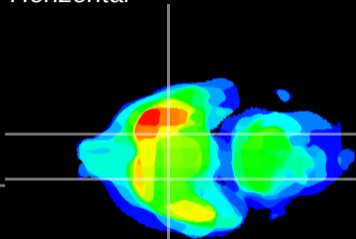

Coronal

Sagittal-R

Sagittal-L

ViBrism: CX28551
Horizontal

S0