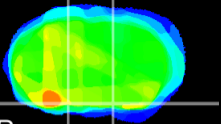

Coronal

Sagittal-R

Sagittal-L

ViBrism: CX28551
Horizontal

S0