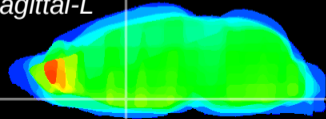

Coronal

Sagittal-R

Sagittal-L

ViBrism: CX28559
Horizontal

MPA