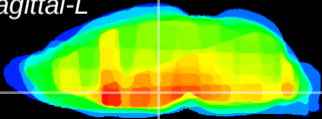

Coronal

Sagittal-R

Sagittal-L

ViBrism: CX28565
Horizontal

DM