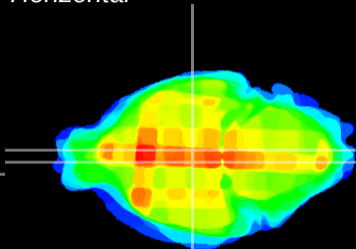

Coronal

Sagittal-R

Sagittal-L

ViBrism: CX28565
Horizontal

DM