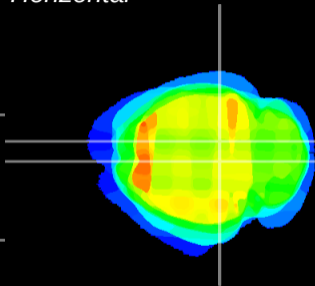

Coronal

Sagittal-R

Sagittal-L

ViBrism: CX28568
Horizontal

SC