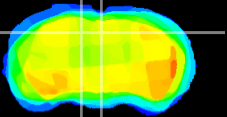

Coronal

Sagittal-R

Sagittal-L

ViBrism: CX28568
Horizontal

SC