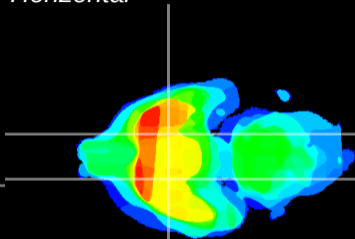

Coronal

Sagittal-R

Sagittal-L

ViBrisM: CX28568
Horizontal

S0