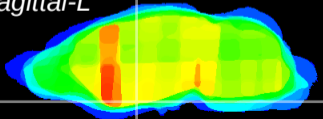

Coronal

Sagittal-R

Sagittal-L

ViBrisM: CX28568
Horizontal

S0