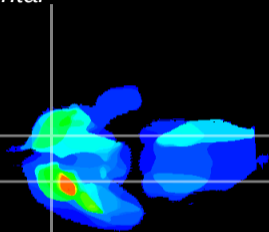

Coronal

Sagittal-R

Sagittal-L

ViBrism: CX28570
Horizontal

Tu