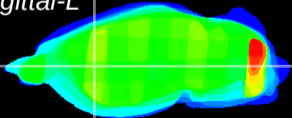

Coronal

Sagittal-R

Sagittal-L

ViBrism: CX28586  
Horizontal

CPU lateral