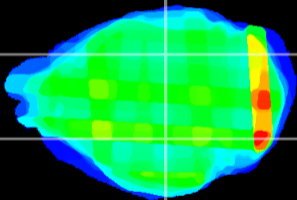

Coronal

Sagittal-R

Sagittal-L

ViBrism: CX28586
Horizontal

LG