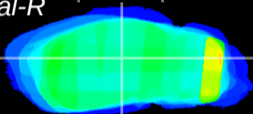

Coronal

Sagittal-R

Sagittal-L

ViBrism: CX28586
Horizontal

LG