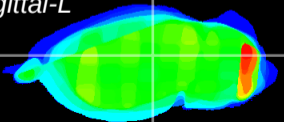

Coronal

Sagittal-R

Sagittal-L

ViBrism: CX28586
Horizontal

LG