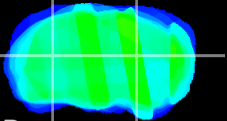

Coronal

Sagittal-R

Sagittal-L

ViBrism: CX28586
Horizontal

LG