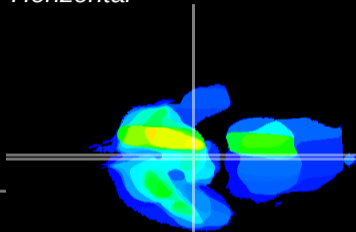

Coronal

Sagittal-R

Sagittal-L

ViBrism: CX28596
Horizontal

ME