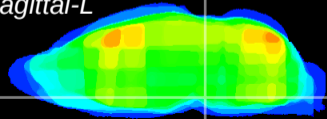

Coronal

Sagittal-R

Sagittal-L

ViBrism: CX28616
Horizontal

Pn