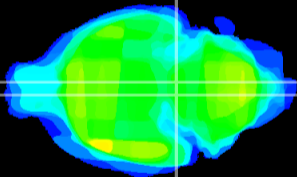

Coronal

Sagittal-R

Sagittal-L

ViBrism: CX28616
Horizontal

Pn