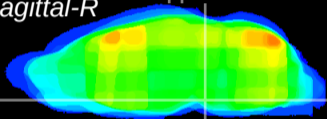

Coronal

Sagittal-R

Sagittal-L

ViBrism: CX28616
Horizontal

Pn