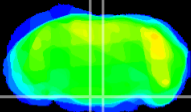

Coronal

Sagittal-R

Sagittal-L

ViBrism: CX28616
Horizontal

Pn