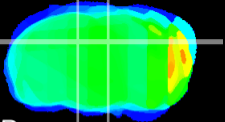

*Coronal*

*Sagittal-R*

*Sagittal-L*

ViBrism: CX28620  
*Horizontal*

DG