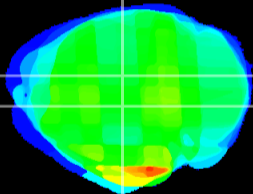

*Coronal*

*Sagittal-R*

*Sagittal-L*

ViBrism: CX28620  
*Horizontal*

DG