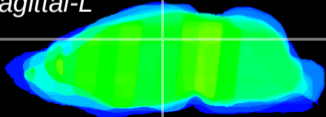

*Coronal*

*Sagittal-R*

*Sagittal-L*

ViBrism: CX28620  
*Horizontal*

DG