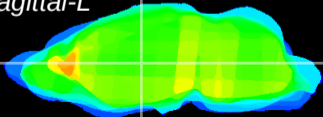

Coronal

Sagittal-R

Sagittal-L

ViBrism: CX28629
Horizontal

VA/VL