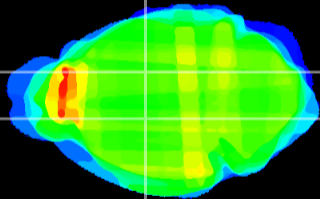

Coronal

Sagittal-R

Sagittal-L

ViBrism: CX28629
Horizontal

VA/VL