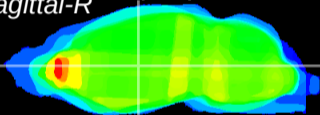

Coronal

Sagittal-R

Sagittal-L

ViBrism: CX28629
Horizontal

VA/VL