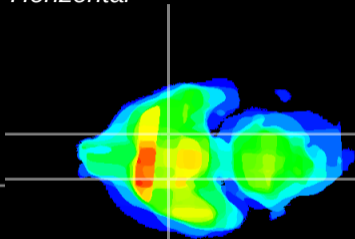

Coronal

Sagittal-R

Sagittal-L

ViBrism: CX28641
Horizontal

S0