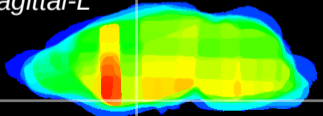

Coronal

Sagittal-R

Sagittal-L

ViBrism: CX28641
Horizontal

S0