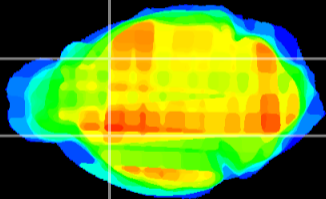

Coronal

Sagittal-R

Sagittal-L

ViBrism: CX28642
Horizontal

CPU lateral