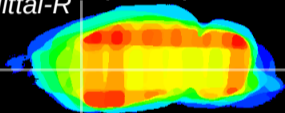

Coronal

Sagittal-R

Sagittal-L

ViBrism: CX28642
Horizontal

CPU lateral