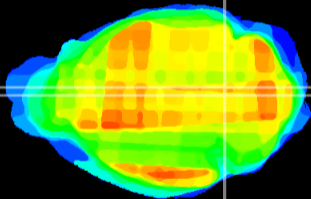

Coronal

Sagittal-R

Sagittal-L

ViBrism: CX28642
Horizontal

Tg