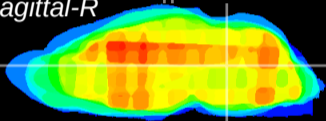

Coronal

Sagittal-R

Sagittal-L

ViBrism: CX28642
Horizontal

Tg