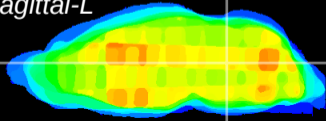

Coronal

Sagittal-R

Sagittal-L

ViBrism: CX28642
Horizontal

Tg