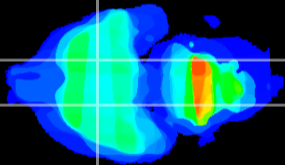

Coronal

Sagittal-R

Sagittal-L

ViBrisM: CX28643
Horizontal

S0