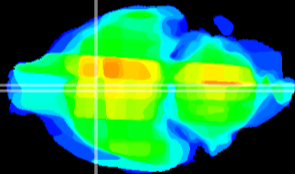

Coronal

Sagittal-R

Sagittal-L

ViBrism: CX28646
Horizontal

MPA