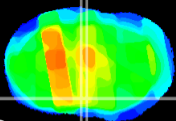

Coronal

Sagittal-R

Sagittal-L

ViBrism: CX28646
Horizontal

MPA