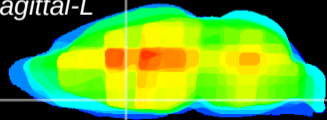

Coronal

Sagittal-R

Sagittal-L

ViBrism: CX28646
Horizontal

MPA