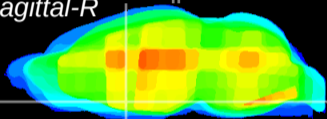

Coronal

Sagittal-R

Sagittal-L

ViBrism: CX28646
Horizontal

MPA