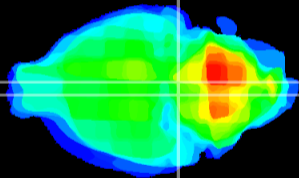

Coronal

Sagittal-R

Sagittal-L

ViBrism: CX28660
Horizontal

Pn