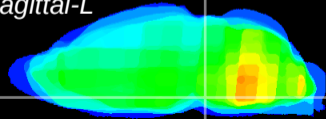

Coronal

Sagittal-R

Sagittal-L

ViBrism: CX28660
Horizontal

Pn