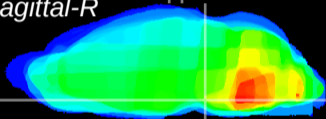

Coronal

Sagittal-R

Sagittal-L

ViBrism: CX28660
Horizontal

Pn