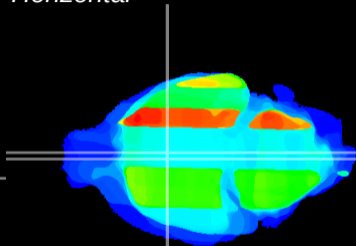

Coronal

Sagittal-R

Sagittal-L

ViBriSm: CX28663
Horizontal

SPa dorsal