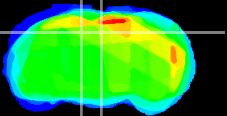

Coronal

Sagittal-R

Sagittal-L

ViBrism: CX28668
Horizontal

SC