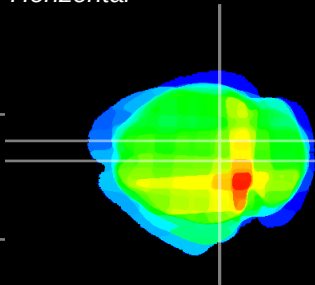

Coronal

Sagittal-R

Sagittal-L

ViBrism: CX28668
Horizontal

SC