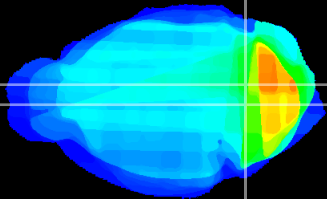

*Coronal*

*Sagittal-R*

*Sagittal-L*

ViBrism: CX28673  
*Horizontal*

MVe