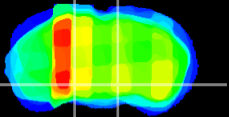

Coronal

Sagittal-R

Sagittal-L

ViBrism: CX28675
Horizontal

SN