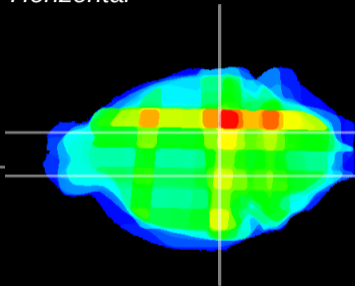

Coronal

Sagittal-R

Sagittal-L

ViBrism: CX28675
Horizontal

SN